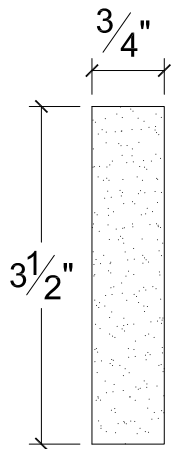

SCALE :2"=1'

SCALE :2"=1'

SCALE :2"=1'

ISOMETRIC

67 Steuben Street  
Brooklyn, NY 11205  
P 718.534.7000  
F 718.534.7040  
www.decocraftusa.com

Design Copyright © Deco Craft USA Inc.2010.All rights reserved

NAME:

**PANEL**

ITEM#

**DC403-165G**

MATERIAL:

**PLASTER**

HEIGHT:

3 1/2"

PROJECTION:

3/4"

FACE:

N/A

REPEAT:

N/A

LENGTH:

96"