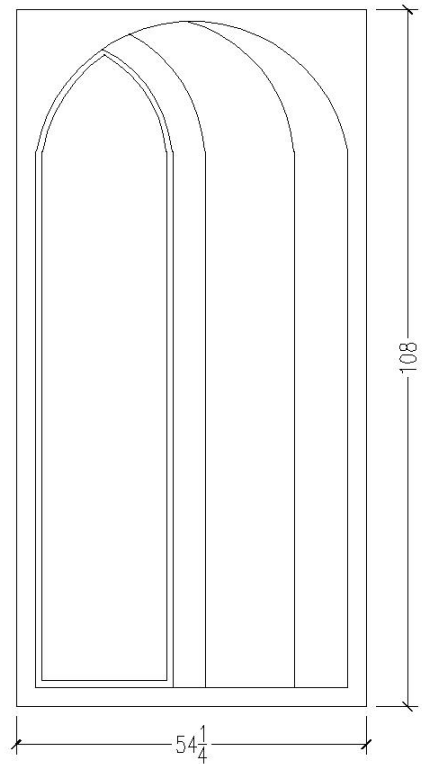

Niche 754

DC403-754

DC404-754

DC431-754

67 Steuben Street
 Brooklyn, NY 11205
 P 718.534.7000
 F 718.534.7040
 www.decocraftusa.com

Design Copyright © Deco Craft USA Inc. 2010. All rights reserved

NAME:	Niche	HEIGHT:	108"
ITEM#	Niche 754	PROJECTION:	4 3/4"
MATERIAL:	PLASTER	FACE:	N/A
		REPEAT:	N/A
		LENGTH:	54 1/4"