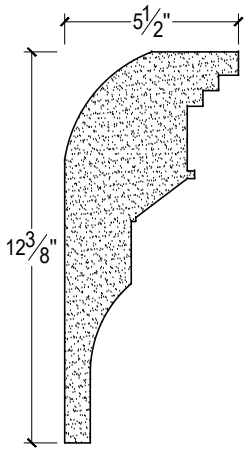

SCALE :5"=1'

SCALE :5"=1'

SCALE :5"=1'

ISOMETRIC

67 Steuben Street
 Brooklyn, NY 11205
 T: 718.534.7000
 F: 718.534.7040
 www.decocraftusa.com

Design Copyright © Decocraft USA Inc. 2010 All rights reserved

NAME:

CROWN

ITEM#

DC512-509

MATERIAL:

PLASTER

HEIGHT:

12 3/8"

PROJECTION:

5 1/2"

FACE:

13 9/16"

REPEAT:

N/A

LENGTH:

96"