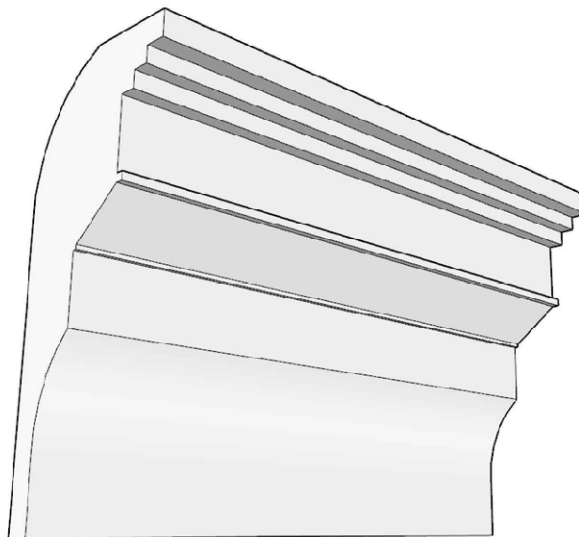

SCALE :5"=1'

SCALE :5"=1'

SCALE :5"=1'

ISOMETRIC

67 Steuben Street
 Brooklyn, NY 11205
 T: 718.534.7000
 F: 718.534.7040
 www.decocraftusa.com

Design Copyright © Decocraft USA Inc. 2010 All rights reserved

NAME:

CROWN

ITEM#

DC512-509

MATERIAL:

PLASTER

HEIGHT:

12 3/8"

PROJECTION:

5 1/2"

FACE:

13 9/16"

REPEAT:

N/A

LENGTH:

96"