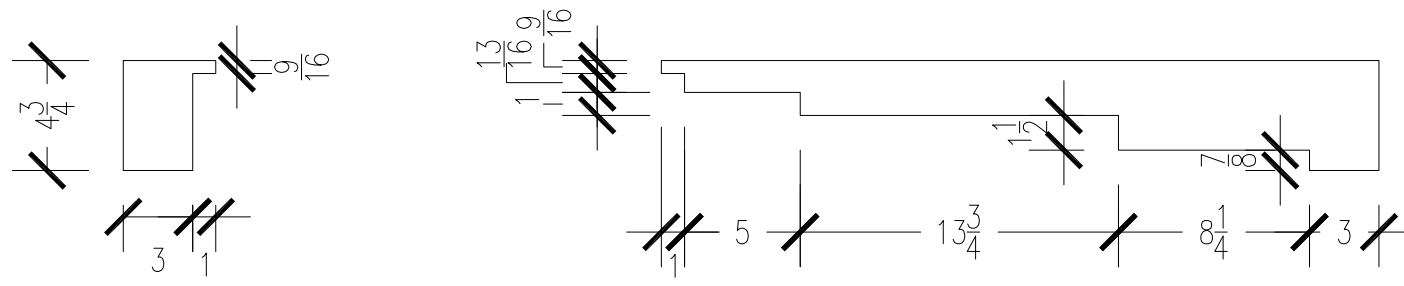

SCALE: 1 1/2" - 1"

SCALE: 6" - 1"

67 Steuben Street
 Brooklyn, NY 11205
 P 718.534.7000
 F 718.534.7040
 www.decocraftusa.com

Design Copyright © Deco Craft USA Inc.2010.All rights reserved

| | | | |
|-----------|------------|-------------|---------|
| NAME: | Niche Top | HEIGHT: | 27" |
| ITEM# | DC104-754B | PROJECTION: | 4 3/4" |
| MATERIAL: | PLASTER | FACE: | N/A |
| | | REPEAT: | N/A |
| | | LENGTH: | 54 1/4" |