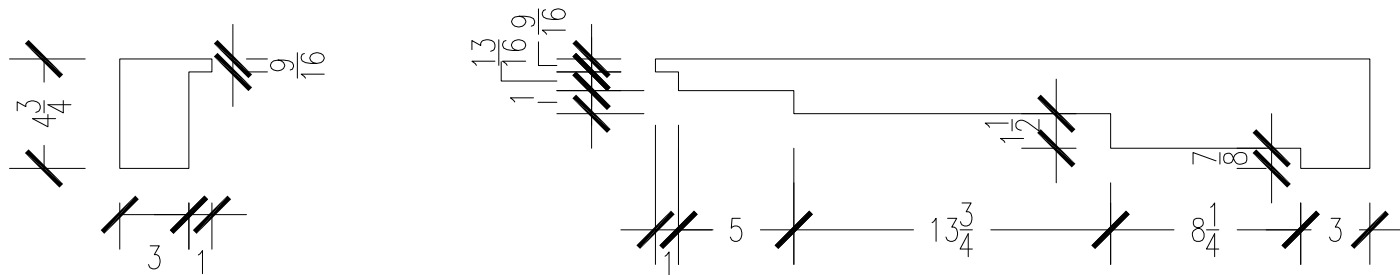

SCALE: 1 1/2" - 1"

SCALE: 6" - 1"

67 Steuben Street
 Brooklyn, NY 11205
 P 718.534.7000
 F 718.534.7040
 www.decocraftusa.com

Design Copyright © Deco Craft USA Inc. 2010. All rights reserved

NAME:	Niche Top	HEIGHT:	22"
ITEM#	DC104-754	PROJECTION:	4 3/4"
MATERIAL:	PLASTER	FACE:	N/A
		REPEAT:	N/A
		LENGTH:	54 1/4"
		WIDTH:	43"