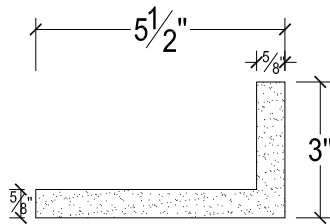

SCALE :3"=1'

SCALE :3"=1'

SCALE :3"=1'

ISOMETRIC

67 Steuben Street  
 Brooklyn, NY 11205  
 T: 718.534.7000  
 F: 718.534.7040  
 www.decocraftusa.com

Design Copyright © Decocraft USA Inc. 2010 All rights reserved

NAME:

**COVE LIGHTING**

ITEM#

**DC503-284F**

MATERIAL:

**PLASTER**

HEIGHT:  
3"

PROJECTION:  
5 1/2"

FACE:  
N/A

REPEAT:  
N/A

LENGTH:  
96"