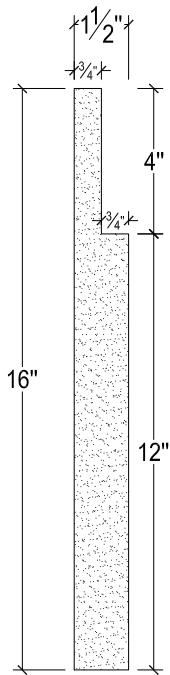

SCALE :4"=1'

SCALE :4"=1'

SCALE :4"=1'

67 Steuben Street
Brooklyn, NY 11205
T: 718.534.7000
F: 718.534.7040
www.decocraftusa.com

Design Copyright © Decocraft USA Inc. 2010 All rights reserved

NAME:

PANEL

ITEM#

DC416-382C

MATERIAL:

PLASTER

HEIGHT:

16"

PROJECTION:

1 1/2"

FACE:

N/A

REPEAT:

N/A

LENGTH:

96"