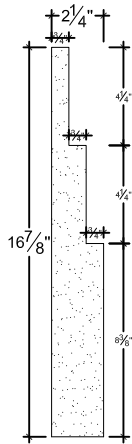

SCALE :1  
 $\frac{1}{2}''=1'$

SCALE :1  
 $\frac{1}{2}''=1'$

SCALE :1  
 $\frac{1}{2}''=1'$

ISOMETRIC

67 Steuben Street  
 Brooklyn, NY 11205  
 T: 718.534.7000  
 F: 718.534.7040  
 www.decocraftusa.com

Design Copyright © Decocraft USA Inc. 2010 All rights reserved

NAME:	PANEL	HEIGHT:	16 7/8"
ITEM#	DC416-182	PROJECTION:	2 1/4"
MATERIAL:	PLASTER	FACE:	N/A
		REPEAT:	N/A
		LENGTH:	96"