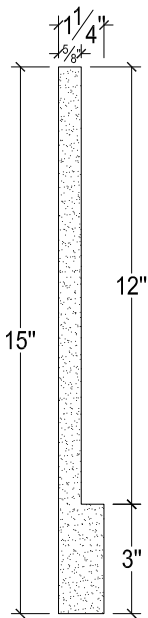

SCALE :4"=1'

SCALE :4"=1'

SCALE :4"=1'

67 Steuben Street  
 Brooklyn, NY 11205  
 T: 718.534.7000  
 F: 718.534.7040  
 www.decocraftusa.com

Design Copyright © Decocraft USA Inc. 2010 All rights reserved

NAME:

**PANEL**

ITEM#

**DC415-382**

MATERIAL:

**PLASTER**

HEIGHT:

15"

PROJECTION:

1 1/4"

FACE:

N/A

REPEAT:

N/A

LENGTH:

96"