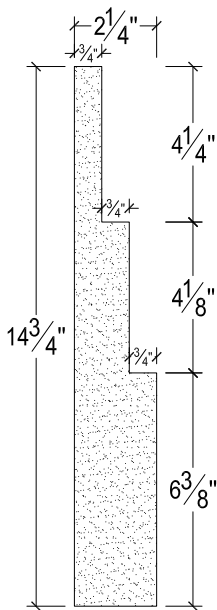

SCALE :4"=1'

SCALE :4"=1'

SCALE :4"=1'

67 Steuben Street
Brooklyn, NY 11205
T: 718.534.7000
F: 718.534.7040
www.decocraftusa.com

Design Copyright © Decocraft USA Inc. 2010 All rights reserved

NAME:

PANEL

ITEM#

DC414-182B

MATERIAL:

PLASTER

HEIGHT:

14 3/4"

PROJECTION:

2 1/4"

FACE:

N/A

REPEAT:

N/A

LENGTH:

96"