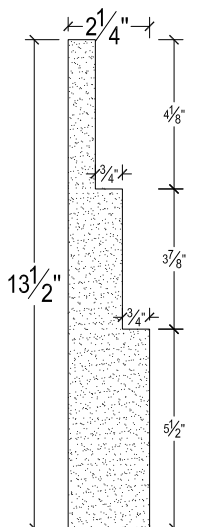

SCALE :4"=1'

SCALE :4"=1'

SCALE :4"=1'

ISOMETRIC

67 Steuben Street
 Brooklyn, NY 11205
 T: 718.534.7000
 F: 718.534.7040
 www.decocraftusa.com

Design Copyright © Decocraft USA Inc. 2010 All rights reserved

NAME:

PANEL

ITEM#

DC413-182

MATERIAL:

PLASTER

HEIGHT:
13 1/2"

PROJECTION:
2 1/4"

FACE:
12"

REPEAT:
N/A

LENGTH:
96"