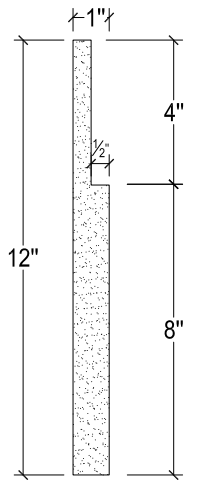

SCALE :4"=1'

SCALE :4"=1'

SCALE :4"=1'

ISOMETRIC

67 Steuben Street
 Brooklyn, NY 11205
 P 718.534.7000
 F 718.534.7040
 www.decocraftusa.com

Design Copyright © Deco Craft USA Inc.2010.All rights reserved

NAME:

PANEL

ITEM#

DC412-382A

MATERIAL:

PLASTER

HEIGHT:
12"

PROJECTION:
1"

FACE:
12"

REPEAT:
N/A

LENGTH:
96"