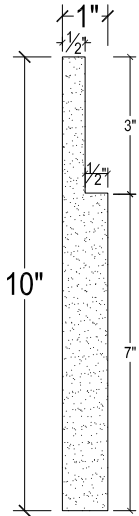

SCALE :3"=1'

SCALE :3"=1'

ISOMETRIC

67 Steuben Street
 Brooklyn, NY 11205
 P 718.534.7000
 F 718.534.7040
 www.decocraftusa.com

Design Copyright © Deco Craft USA Inc.2010.All rights reserved

NAME:

PANEL

ITEM#

DC410-382A

MATERIAL:

PLASTER

HEIGHT:
10"

PROJECTION:
1"

FACE:
10"

REPEAT:
N/A

LENGTH:
96"