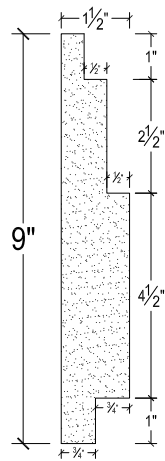

SCALE :3"=1'

SCALE :3"=1'

SCALE :3"=1'

ISOMETRIC

67 Steuben Street
 Brooklyn, NY 11205
 P 718.534.7000
 F 718.534.7040
 www.decocraftusa.com

Design Copyright © Deco Craft USA Inc.2010.All rights reserved

NAME: PANEL	HEIGHT: 9"
ITEM# DC409-182	PROJECTION: 1 1/2"
MATERIAL: PLASTER	FACE: N/A
	REPEAT: N/A
	LENGTH: 96"