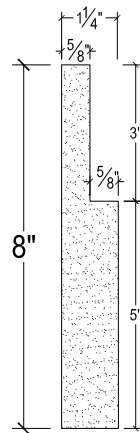

SCALE :3"=1'

SCALE :3"=1'

SCALE :3"=1'

ISOMETRIC

67 Steuben Street
Brooklyn, NY 11205
P 718.534.7000
F 718.534.7040
www.decocraftusa.com

Design Copyright © Deco Craft USA Inc.2010.All rights reserved

NAME:

PANEL

ITEM#

DC408-382E

MATERIAL:

PLASTER

HEIGHT:
8"

PROJECTION:
1 1/4"

FACE:
N/A

REPEAT:
N/A

LENGTH:
96"