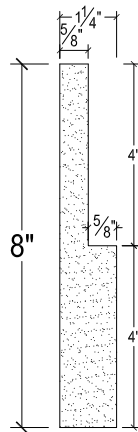

SCALE :3"=1'

SCALE :3"=1'

SCALE :3"=1'

ISOMETRIC

67 Steuben Street  
 Brooklyn, NY 11205  
 P 718.534.7000  
 F 718.534.7040  
 www.decocraftusa.com

Design Copyright © Deco Craft USA Inc.2010.All rights reserved

NAME:

PANEL

ITEM#

DC408-382D

MATERIAL:

PLASTER

HEIGHT:

8"

PROJECTION:

1 1/4"

FACE:

N/A

REPEAT:

N/A

LENGTH:

96"