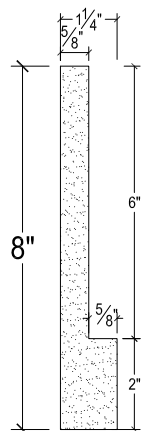

SCALE :3"=1'

SCALE :3"=1'

SCALE :3"=1'

ISOMETRIC

67 Steuben Street  
 Brooklyn, NY 11205  
 P 718.534.7000  
 F 718.534.7040  
 www.decocraftusa.com

Design Copyright © Deco Craft USA Inc.2010.All rights reserved

NAME: <b>PANEL</b>	HEIGHT: 8"
ITEM# <b>DC408-382C</b>	PROJECTION: 1 1/4"
MATERIAL: <b>PLASTER</b>	FACE: N/A
	REPEAT: N/A
	LENGTH: 96"