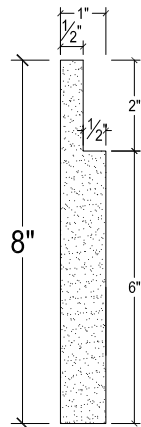

SCALE :3"=1'

SCALE :3"=1'

SCALE :3"=1'

ISOMETRIC

67 Steuben Street
Brooklyn, NY 11205
P 718.534.7000
F 718.534.7040
www.decocraftusa.com

Design Copyright © Deco Craft USA Inc.2010.All rights reserved

NAME:

PANEL

ITEM#

DC408-382B

MATERIAL:

PLASTER

HEIGHT:

8"

PROJECTION:

1"

FACE:

N/A

REPEAT:

N/A

LENGTH:

96"