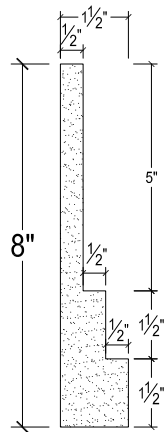

SCALE :3"=1'

SCALE :3"=1'

SCALE :3"=1'

ISOMETRIC

67 Steuben Street
 Brooklyn, NY 11205
 P 718.534.7000
 F 718.534.7040
 www.decocraftusa.com

Design Copyright © Deco Craft USA Inc.2010.All rights reserved

NAME:

PANEL

ITEM#

DC408-182

MATERIAL:

PLASTER

HEIGHT:

8"

PROJECTION:

1 1/2"

FACE:

N/A

REPEAT:

N/A

LENGTH:

96"