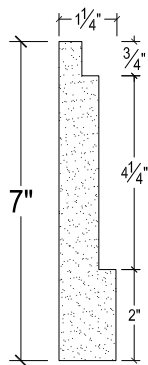

SCALE :3"=1'

SCALE :3"=1'

SCALE :3"=1'

ISOMETRIC

67 Steuben Street
 Brooklyn, NY 11205
 P 718.534.7000
 F 718.534.7040
 www.decocraftusa.com

Design Copyright © Deco Craft USA Inc.2010.All rights reserved

NAME:

PANEL

ITEM#

DC407-182D

MATERIAL:

PLASTER

HEIGHT:

7"

PROJECTION:

1 1/4"

FACE:

N/A

REPEAT:

N/A

LENGTH:

96"