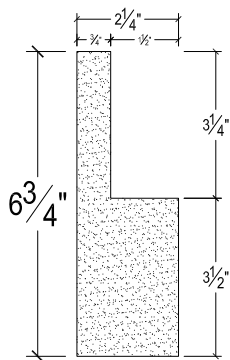

SCALE :3"=1'

SCALE :3"=1'

SCALE :3"=1'

ISOMETRIC

67 Steuben Street
 Brooklyn, NY 11205
 P 718.534.7000
 F 718.534.7040
 www.decocraftusa.com

Design Copyright © Deco Craft USA Inc.2010.All rights reserved

NAME:

PANEL

ITEM#

DC406-382D

MATERIAL:

PLASTER

HEIGHT:

6 3/4"

PROJECTION:

2 1/4"

FACE:

N/A

REPEAT:

N/A

LENGTH:

96"