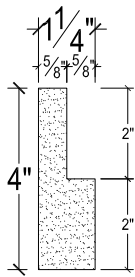

SCALE :3"=1'

SCALE :3"=1'

SCALE :3"=1'

ISOMETRIC

67 Steuben Street
 Brooklyn, NY 11205
 P 718.534.7000
 F 718.534.7040
 www.decocraftusa.com

Design Copyright © Deco Craft USA Inc.2010.All rights reserved

NAME:

PANEL

ITEM#

DC404-382

MATERIAL:

PLASTER

HEIGHT:

4"

PROJECTION:

1 1/4"

FACE:

6 1/8"

REPEAT:

N/A

LENGTH:

96"