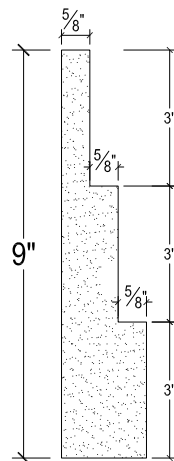

SCALE :3"=1'

SCALE :3"=1'

SCALE :3"=1'

ISOMETRIC

67 Steuben Street
 Brooklyn, NY 11205
 P 718.534.7000
 F 718.534.7040
 www.decocraftusa.com

Design Copyright © Deco Craft USA Inc.2010.All rights reserved

NAME:

PANEL

ITEM#

DC409-182B

MATERIAL:

PLASTER

HEIGHT:

9'

PROJECTION:

1 7/8"

FACE:

N/A

REPEAT:

N/A

LENGTH:

96"