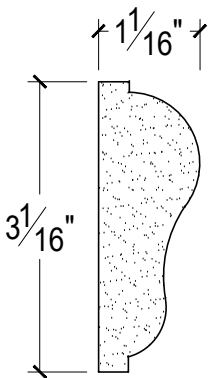

SCALE :2"=1'

SCALE :2"=1'

SCALE :2"=1'

ISOMETRIC

67 Steuben Street
 Brooklyn, NY 11205
 T: 718.534.7000
 F: 718.534.7040
 www.decocraftusa.com

Design Copyright © Decocraft USA Inc. 2010 All rights reserved

NAME:

PANEL

ITEM#

DC403-636

MATERIAL:

PLASTER

HEIGHT:

3 1/16"

PROJECTION:

1 1/16"

FACE:

3 1/16"

REPEAT:

N/A

LENGTH:

96"