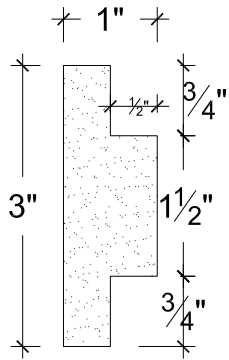

SCALE: 6" - 1"

SCALE: 6" - 1"

SCALE: 6" - 1"

67 Steuben Street
Brooklyn, NY 11205
P 718.534.7000
F 718.534.7040
www.decocraftusa.com

Design Copyright © Deco Craft USA Inc.2010.All rights reserved

NAME:

PANEL

ITEM#

DC403-382C

MATERIAL:

PLASTER

HEIGHT:

3"

PROJECTION:

1"

FACE:

N/A

REPEAT:

N/A

LENGTH:

96"