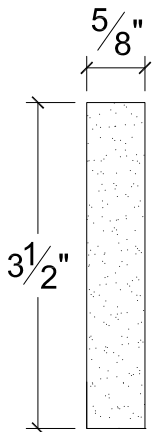

SCALE :2"=1'

SCALE :2"=1'

SCALE :2"=1'

ISOMETRIC

67 Steuben Street  
 Brooklyn, NY 11205  
 P 718.534.7000  
 F 718.534.7040  
 www.decocraftusa.com

Design Copyright © Deco Craft USA Inc.2010.All rights reserved

NAME:

**PANEL**

ITEM#

**DC403-165E**

MATERIAL:

**PLASTER**

HEIGHT:

3 1/2"

PROJECTION:

5/8"

FACE:

N/A

REPEAT:

N/A

LENGTH:

96"