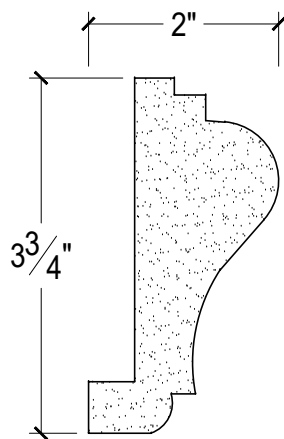

SCALE :2"=1'

SCALE :2"=1'

SCALE :2"=1'

ISOMETRIC

67 Steuben Street
 Brooklyn, NY 11205
 T: 718.534.7000
 F: 718.534.7040
 www.decocraftusa.com

Design Copyright © Decocraft USA Inc. 2010 All rights reserved

NAME:

PANEL

ITEM#

DC403-082B

MATERIAL:

PLASTER

HEIGHT:

3 3/4"

PROJECTION:

2"

FACE:

3 3/4"

REPEAT:

N/A

LENGTH:

96"