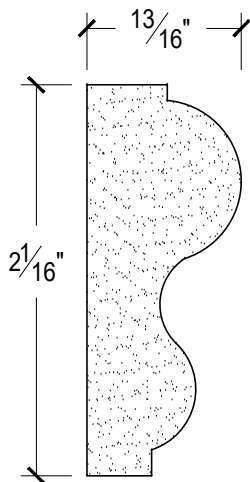

SCALE :1"=1'

SCALE :1"=1'

SCALE :1"=1'

ISOMETRIC

67 Steuben Street
 Brooklyn, NY 11205
 T: 718.534.7000
 F: 718.534.7040
 www.decocraftusa.com

Design Copyright © Decocraft USA Inc. 2010 All rights reserved

NAME:

PANEL

ITEM#

DC402-636A

MATERIAL:

PLASTER

HEIGHT:

2 1/16"

PROJECTION:

13/16"

FACE:

2 1/16"

REPEAT:

N/A

LENGTH:

96"