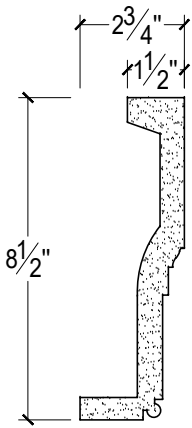

SCALE :4"=1'

SCALE :4"=1'

SCALE :4"=1'

ISOMETRIC

67 Steuben Street  
 Brooklyn, NY 11205  
 T: 718.534.7000  
 F: 718.534.7040  
 www.decocraftusa.com

Design Copyright © Decocraft USA Inc. 2010 All rights reserved

NAME:

**PANEL**

ITEM#

**DC508-598**

MATERIAL:

**PLASTER**

HEIGHT:

**8 1/2"**

PROJECTION:

**2 3/4"**

FACE:

**N/A**

REPEAT:

**N/A**

LENGTH:

**96"**