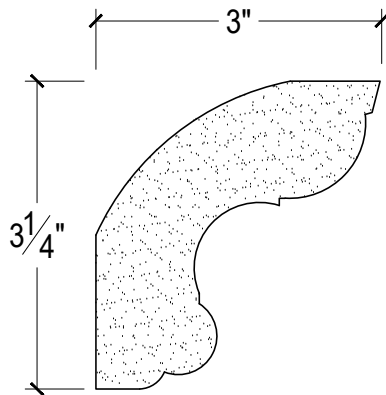

SCALE :2"=1'

SCALE :2"=1'

SCALE :2"=1'

ISOMETRIC

67 Steuben Street  
 Brooklyn, NY 11205  
 T: 718.534.7000  
 F: 718.534.7040  
 www.decocraftusa.com

Design Copyright © Decocraft USA Inc. 2010 All rights reserved

NAME:

**CROWN**

ITEM#

**DC503-642**

MATERIAL:

**PLASTER**

HEIGHT:

**3 1/4"**

PROJECTION:

**3"**

FACE:

**N/A**

REPEAT:

**N/A**

LENGTH:

**96"**