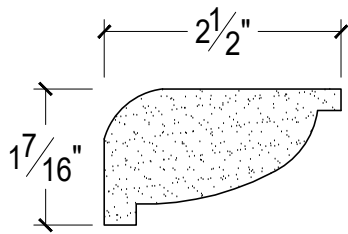

SCALE :2"=1'

SCALE :2"=1'

SCALE :2"=1'

ISOMETRIC

67 Steuben Street
 Brooklyn, NY 11205
 T: 718.534.7000
 F: 718.534.7040
 www.decocraftusa.com

Design Copyright © Decocraft USA Inc. 2010 All rights reserved

NAME:

CROWN

ITEM#

DC502-454

MATERIAL:

PLASTER

HEIGHT:

1 7/16"

PROJECTION:

2 1/2"

FACE:

N/A

REPEAT:

N/A

LENGTH:

96"