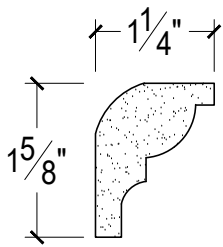

SCALE :2"=1'

SCALE :2"=1'

SCALE :2"=1'

ISOMETRIC

67 Steuben Street  
 Brooklyn, NY 11205  
 T: 718.534.7000  
 F: 718.534.7040  
 www.decocraftusa.com

Design Copyright © Decocraft USA Inc. 2010 All rights reserved

NAME:

**CROWN**

ITEM#

**DC501-572**

MATERIAL:

**PLASTER**

HEIGHT:

**1 5/8"**

PROJECTION:

**1 1/4"**

FACE:

**N/A**

REPEAT:

**N/A**

LENGTH:

**96"**