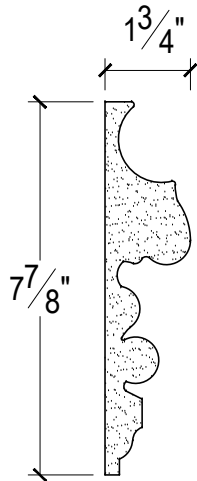

SCALE :3"=1'

SCALE :3"=1'

SCALE :3"=1'

ISOMETRIC

67 Steuben Street
 Brooklyn, NY 11205
 T: 718.534.7000
 F: 718.534.7040
 www.decocraftusa.com

Design Copyright © Decocraft USA Inc. 2010 All rights reserved

NAME:

PANEL

ITEM#

DC408-602

MATERIAL:

PLASTER

HEIGHT:

7 7/8"

PROJECTION:

1 3/4"

FACE:

N/A

REPEAT:

N/A

LENGTH:

96"