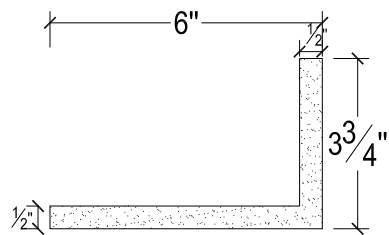

SCALE :3"=1'

SCALE :3"=1'

SCALE :3"=1'

ISOMETRIC

67 Steuben Street  
 Brooklyn, NY 11205  
 T: 718.534.7000  
 F: 718.534.7040  
 www.decocraftusa.com

Design Copyright © Decocraft USA Inc. 2010 All rights reserved

NAME:

**COVE LIGHTING**

ITEM#

**DC503-284E**

MATERIAL:

**PLASTER**

HEIGHT:

**3 3/4"**

PROJECTION:

**6"**

FACE:

**N/A**

REPEAT:

**N/A**

LENGTH:

**96"**