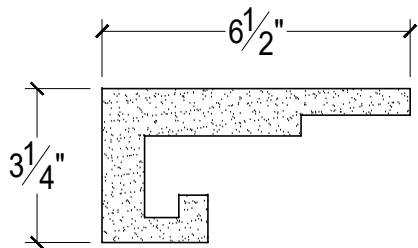

SCALE :3"=1'

SCALE :3"=1'

SCALE :3"=1'

ISOMETRIC

67 Steuben Street
 Brooklyn, NY 11205
 T: 718.534.7000
 F: 718.534.7040
 www.decocraftusa.com

Design Copyright © Decocraft USA Inc. 2010 All rights reserved

NAME:

CROWN

ITEM#

DC503-632

MATERIAL:

PLASTER

HEIGHT:

3 1/4"

PROJECTION:

6 1/2"

FACE:

N/A

REPEAT:

N/A

LENGTH:

96"