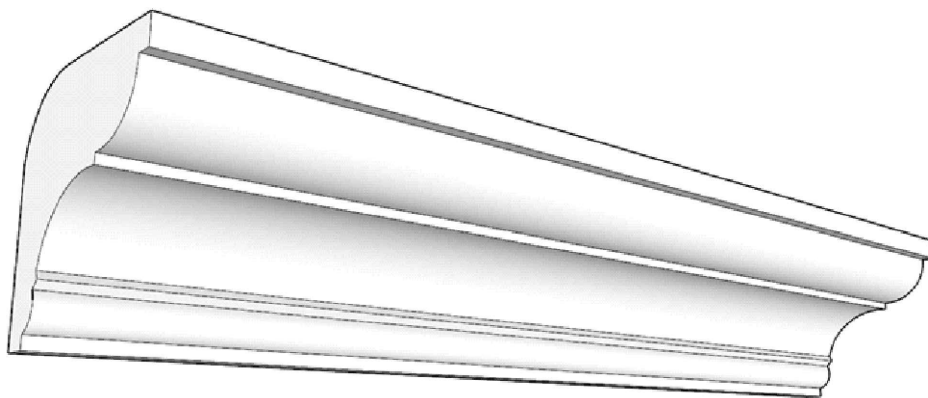

SCALE :2"=1'

SCALE :2"=1'

SCALE :2"=1'

ISOMETRIC

67 Steuben Street
 Brooklyn, NY 11205
 T: 718.534.7000
 F: 718.534.7040
 www.decocraftusa.com

Design Copyright © Decocraft USA Inc. 2010 All rights reserved

NAME:

CROWN

ITEM#

DC503-449

MATERIAL:

PLASTER

HEIGHT:

3 3/8"

PROJECTION:

3 5/16"

FACE:

4 3/4"

REPEAT:

N/A

LENGTH:

96"