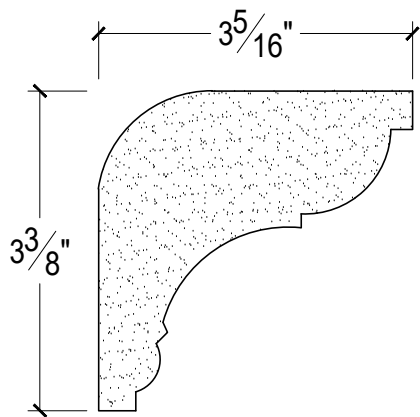

SCALE :2"=1'

SCALE :2"=1'

SCALE :2"=1'

ISOMETRIC

67 Steuben Street
 Brooklyn, NY 11205
 T: 718.534.7000
 F: 718.534.7040
 www.decocraftusa.com

Design Copyright © Decocraft USA Inc. 2010 All rights reserved

NAME:

CROWN

ITEM#

DC503-449

MATERIAL:

PLASTER

HEIGHT:

3 3/8"

PROJECTION:

3 5/16"

FACE:

4 3/4"

REPEAT:

N/A

LENGTH:

96"