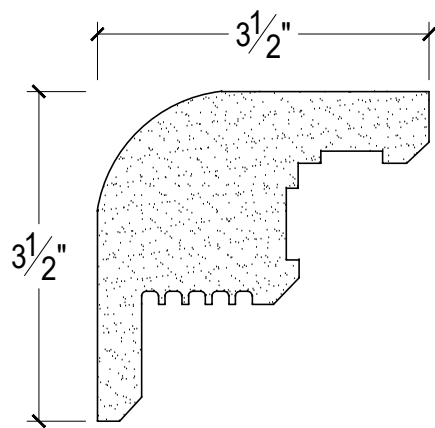

SCALE :2"=1'

SCALE :2"=1'

SCALE :2"=1'

ISOMETRIC

67 Steuben Street
 Brooklyn, NY 11205
 T: 718.534.7000
 F: 718.534.7040
 www.decocraftusa.com

Design Copyright © Decocraft USA Inc. 2010 All rights reserved

NAME:

CROWN

ITEM#

DC503-436

MATERIAL:

PLASTER

HEIGHT:

3 1/2"

PROJECTION:

3 1/2"

FACE:

3 1/2"

REPEAT:

N/A

LENGTH:

96"