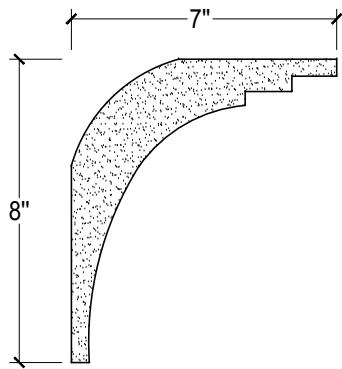

SCALE :4"=1'

SCALE :4"=1'

SCALE :4"=1'

ISOMETRIC

67 Steuben Street
 Brooklyn, NY 11205
 T: 718.534.7000
 F: 718.534.7040
 www.decocraftusa.com

Design Copyright © Decocraft USA Inc. 2010 All rights reserved

NAME:

PANEL

ITEM#

DC508-157

MATERIAL:

PLASTER

HEIGHT:

8"

PROJECTION:

7"

FACE:

10 5/8"

REPEAT:

N/A

LENGTH:

96"