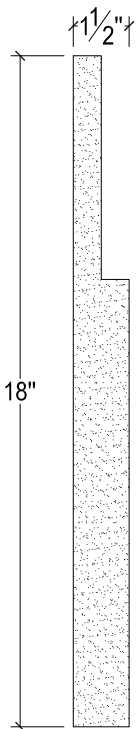

SCALE :4"=1'

SCALE :4"=1'

SCALE :4"=1'

67 Steuben Street
 Brooklyn, NY 11205
 T: 718.534.7000
 F: 718.534.7040
 www.decocraftusa.com

Design Copyright © Decocraft USA Inc. 2010 All rights reserved

NAME:

PANEL

ITEM#

DC418-382

MATERIAL:

PLASTER

HEIGHT:

18"

PROJECTION:

1 1/2"

FACE:

N/A

REPEAT:

N/A

LENGTH:

96"