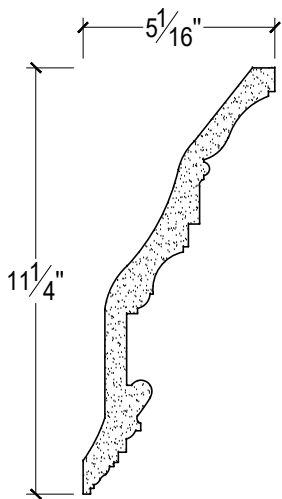

SCALE :4"=1'

SCALE :4"=1'

SCALE :4"=1'

ISOMETRIC

67 Steuben Street  
 Brooklyn, NY 11205  
 T: 718.534.7000  
 F: 718.534.7040  
 www.decocraftusa.com

Design Copyright © Decocraft USA Inc. 2010 All rights reserved

NAME:

**PANEL**

ITEM#

**DC511-704B**

MATERIAL:

**PLASTER**

HEIGHT:

11 1/4"

PROJECTION:

5 1/16"

FACE:

12 3/8"

REPEAT:

N/A

LENGTH:

96"