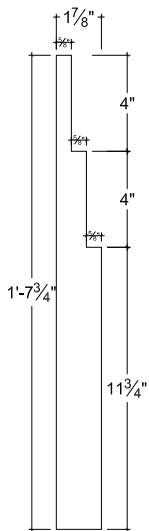

SCALE: 1 1/2" - 1"

SCALE: 1 1/2" - 1"

SCALE: 1 1/2" - 1"

67 Steuben Street
 Brooklyn, NY 11205
 P 718.534.7000
 F 718.534.7040
 www.decocraftusa.com

Design Copyright © Deco Craft USA Inc.2010.All rights reserved

NAME: PANEL	HEIGHT: 19"
	PROJECTION: 1 7/8"
ITEM# DC419-182	FACE: N/A
	REPEAT: N/A
MATERIAL: PLASTER	LENGTH: 96"