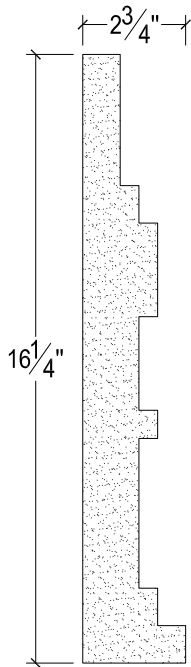

SCALE :4"=1'

SCALE :4"=1'

SCALE :4"=1'

67 Steuben Street
 Brooklyn, NY 11205
 T: 718.534.7000
 F: 718.534.7040
 www.decocraftusa.com

Design Copyright © Decocraft USA Inc. 2010 All rights reserved

NAME:

PANEL

ITEM#

DC416-606

MATERIAL:

PLASTER

HEIGHT:

16 1/4"

PROJECTION:

2 3/4"

FACE:

N/A

REPEAT:

N/A

LENGTH:

96"