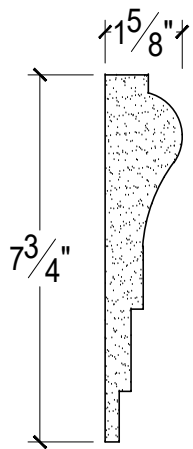

SCALE :3"=1'

SCALE :3"=1'

SCALE :3"=1'

ISOMETRIC

67 Steuben Street
 Brooklyn, NY 11205
 T: 718.534.7000
 F: 718.534.7040
 www.decocraftusa.com

Design Copyright © Decocraft USA Inc. 2010 All rights reserved

NAME:

PANEL

ITEM#

DC407-488

MATERIAL:

PLASTER

HEIGHT:

7 3/4"

PROJECTION:

1 5/8"

FACE:

7 3/4"

REPEAT:

N/A

LENGTH:

96"