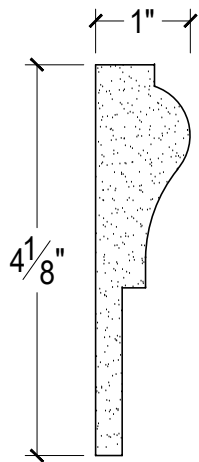

SCALE :2"=1'

SCALE :2"=1'

SCALE :2"=1'

ISOMETRIC

67 Steuben Street
 Brooklyn, NY 11205
 T: 718.534.7000
 F: 718.534.7040
 www.decocraftusa.com

Design Copyright © Decocraft USA Inc. 2010 All rights reserved

NAME:

PANEL

ITEM#

DC404-488

MATERIAL:

PLASTER

HEIGHT:

4 1/8"

PROJECTION:

1"

FACE:

4 1/8"

REPEAT:

N/A

LENGTH:

96"