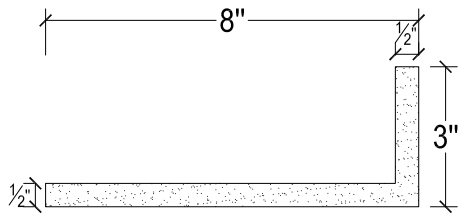

SCALE :3"=1'

SCALE :3"=1'

SCALE :3"=1'

ISOMETRIC

67 Steuben Street
 Brooklyn, NY 11205
 T: 718.534.7000
 F: 718.534.7040
 www.decocraftusa.com

Design Copyright © Decocraft USA Inc. 2010 All rights reserved

NAME:

COVE LIGHTING

ITEM#

DC503-284D

MATERIAL:

PLASTER

HEIGHT:

3"

PROJECTION:

8"

FACE:

N/A

REPEAT:

N/A

LENGTH:

96"