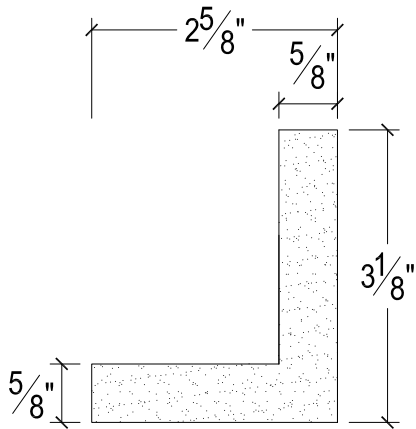

SCALE :2"=1'

SCALE :2"=1'

SCALE :2"=1'

ISOMETRIC

67 Steuben Street  
 Brooklyn, NY 11205  
 T: 718.534.7000  
 F: 718.534.7040  
 www.decocraftusa.com

Design Copyright © Decocraft USA Inc. 2010 All rights reserved

NAME:

**COVE LIGHTING**

ITEM#

**DC503-284C**

MATERIAL:

**PLASTER**

HEIGHT:

3 1/8"

PROJECTION:

2 5/8"

FACE:

N/A

REPEAT:

N/A

LENGTH:

96"