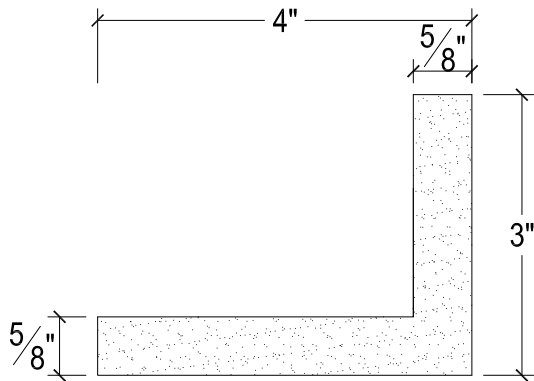

SCALE :2"=1'

SCALE :2"=1'

SCALE :2"=1'

ISOMETRIC

67 Steuben Street
 Brooklyn, NY 11205
 T: 718.534.7000
 F: 718.534.7040
 www.decocraftusa.com

Design Copyright © Decocraft USA Inc. 2010 All rights reserved

NAME:

COVE LIGHTING

ITEM#

DC503-284B

MATERIAL:

PLASTER

HEIGHT:

3"

PROJECTION:

4"

FACE:

N/A

REPEAT:

N/A

LENGTH:

96"