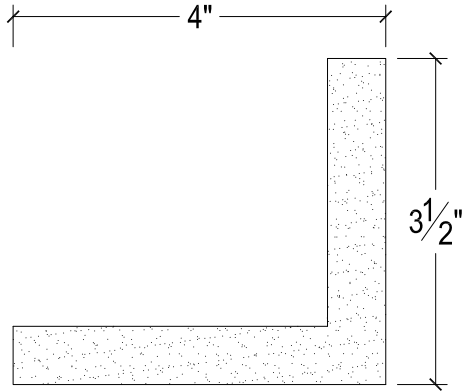

SCALE :2"=1'

SCALE :2"=1'

SCALE :2"=1'

ISOMETRIC

67 Steuben Street  
 Brooklyn, NY 11205  
 T: 718.534.7000  
 F: 718.534.7040  
 www.decocraftusa.com

Design Copyright © Decocraft USA Inc. 2010 All rights reserved

NAME:

**COVE LIGHTING**

ITEM#

**DC503-284**

MATERIAL:

**PLASTER**

HEIGHT:

3 1/2"

PROJECTION:

4"

FACE:

N/A

REPEAT:

N/A

LENGTH:

96"