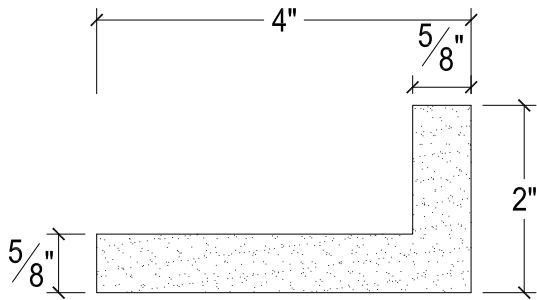

SCALE :2"=1'

SCALE :2"=1'

SCALE :2"=1'

ISOMETRIC

67 Steuben Street
 Brooklyn, NY 11205
 T: 718.534.7000
 F: 718.534.7040
 www.decocraftusa.com

Design Copyright © Decocraft USA Inc. 2010 All rights reserved

NAME:

COVE LIGHTING

ITEM#

DC502-284P

MATERIAL:

PLASTER

HEIGHT:

2"

PROJECTION:

4"

FACE:

N/A

REPEAT:

N/A

LENGTH:

96"