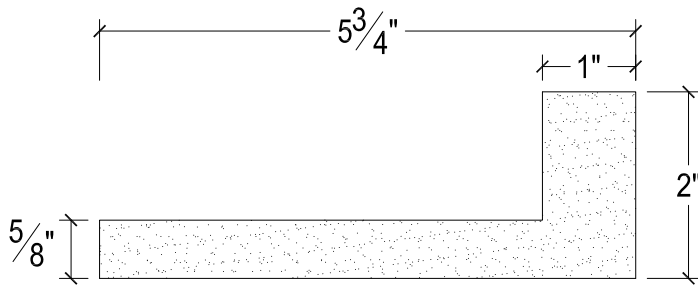

SCALE :2"=1'

SCALE :2"=1'

SCALE :2"=1'

ISOMETRIC

67 Steuben Street
 Brooklyn, NY 11205
 T: 718.534.7000
 F: 718.534.7040
 www.decocraftusa.com

Design Copyright © Decocraft USA Inc. 2010 All rights reserved

NAME:

COVE LIGHTING

ITEM#

DC502-2840

MATERIAL:

PLASTER

HEIGHT:

2"

PROJECTION:

5 3/4"

FACE:

N/A

REPEAT:

N/A

LENGTH:

96"